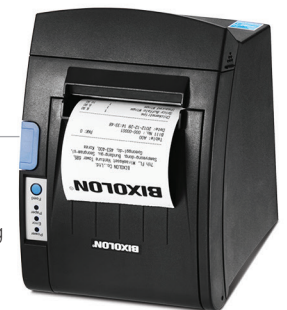

User-friendly Design

- Anti-jam guide
- Stand-alone or Space-saving wall-mount use
- 2" or 3" paper choice